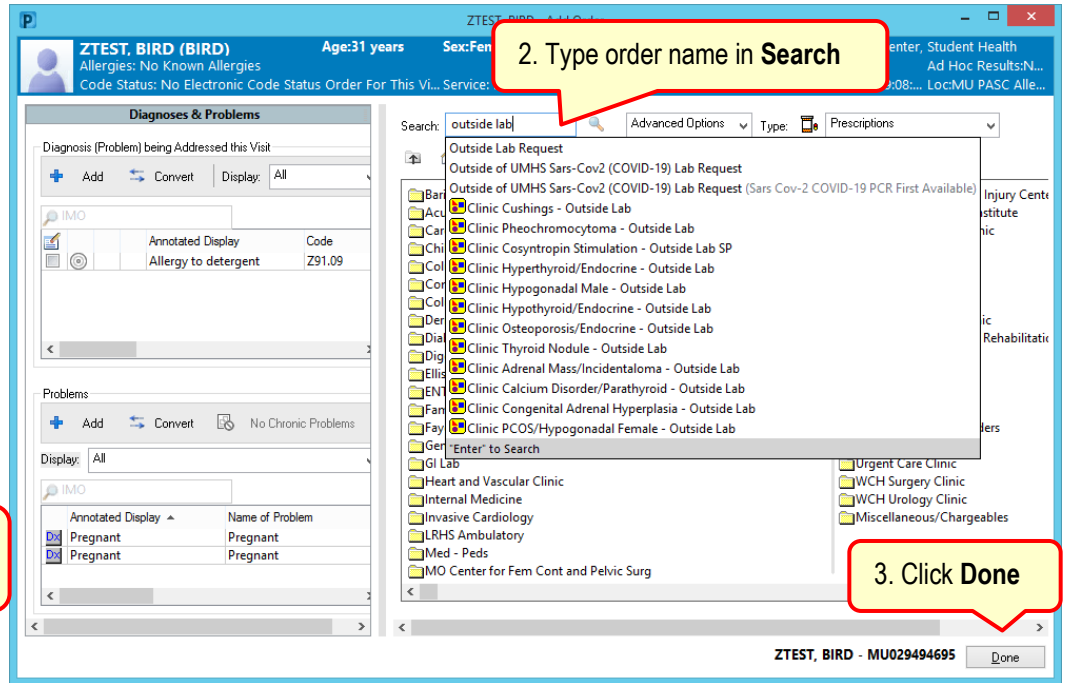

Adding Personal Favorite Folder to Quick Orders Page

Order favorites can be created and organized into folders. Providers can add the folders to My Quick Orders page for quick access.

Creating Order Favorite Folder

5. Click OK

Once the folder has been created, it can be added to My Quick Orders page

Adding and Removing Folder

1. Click on **Viewpoint** or **Workflow**

2. Click **My Quick Orders**

3. Click the **Menu** icon and **Add Folder**