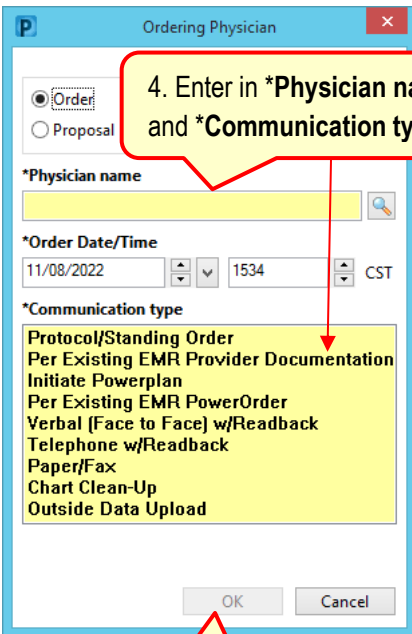

Adding Personal Favorite Folder to Quick Orders Page

Order favorites can be created and organized into folders. Providers can add the folders to My Quick Orders page for quick access.

Creating Order Favorite Folder

5. Click OK

Once the folder has been created, it can be added to My Quick Orders page

Adding and Removing Folder

1. Click on **Viewpoint** or **Workflow**

2. Click **My Quick Orders**

3. Click the **Menu** icon and **Add Folder**