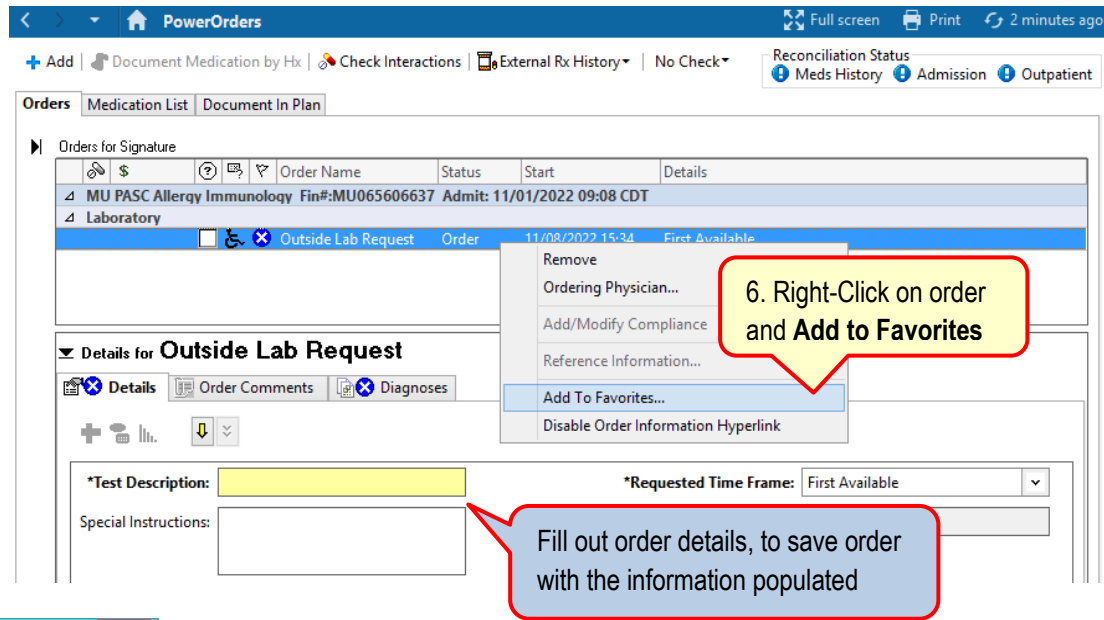

Once the folder has been created, it can be added to My Quick Orders page