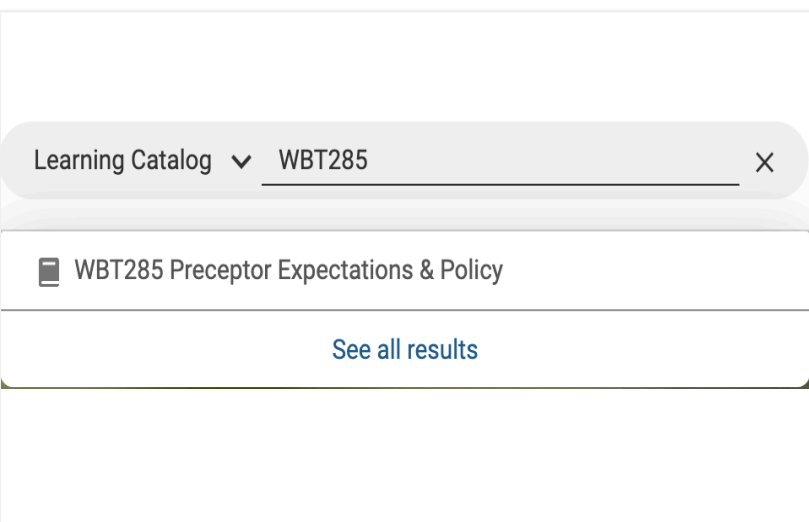

# Launch WBT285 in SBX

Only approved Preceptor Jobcodes can search this course in SBX

1

Go to <https://missouri.sabacloud.com> and sign in with your pawprint

2

Once within SBX, Click on “Learning Catalog” on the top and search WBT285 and Click the search result “WBT285 Preceptor Expectations & Policy”